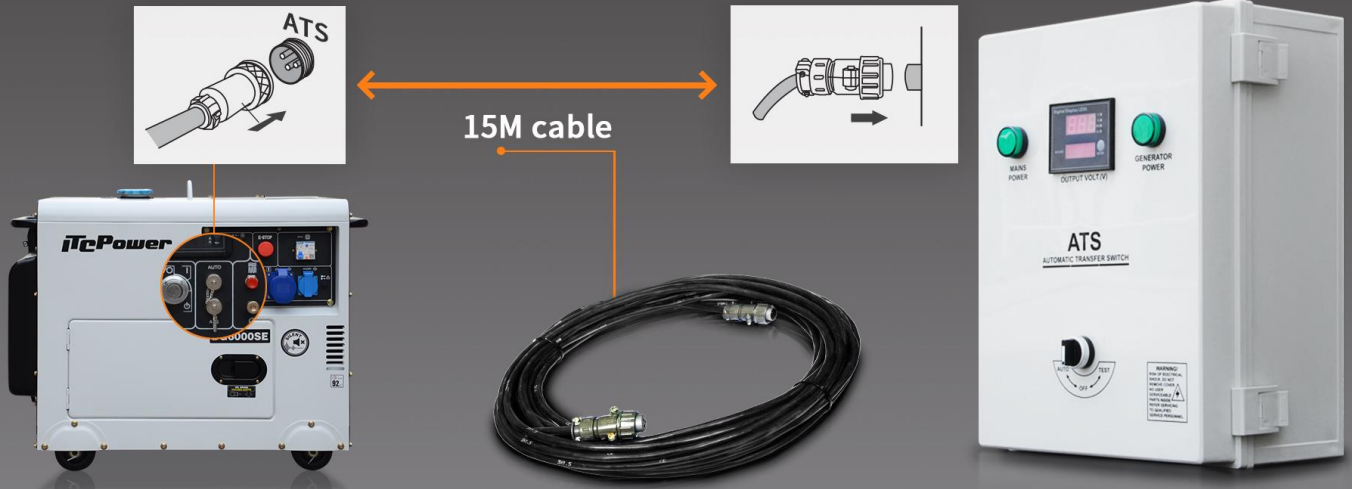

Optional accessories

ATS box